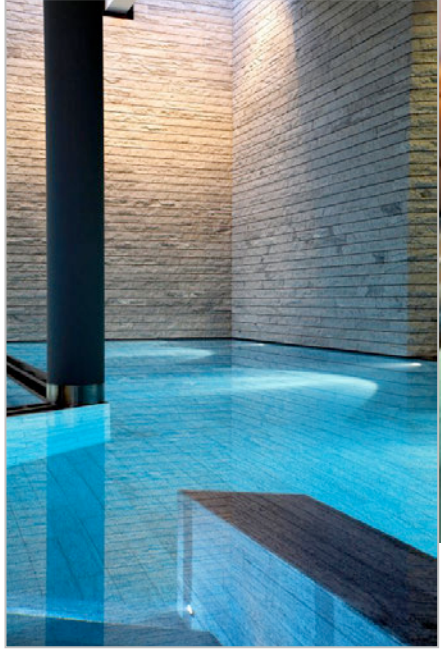

PROJECT

**MINERALBAD &
SPA RIGI-KALTBAD**

LOCATION

RIGI KALTBAD , CH

ARCHITECT

MARIO BOTTA

MATERIAL

DUKE WHITE®