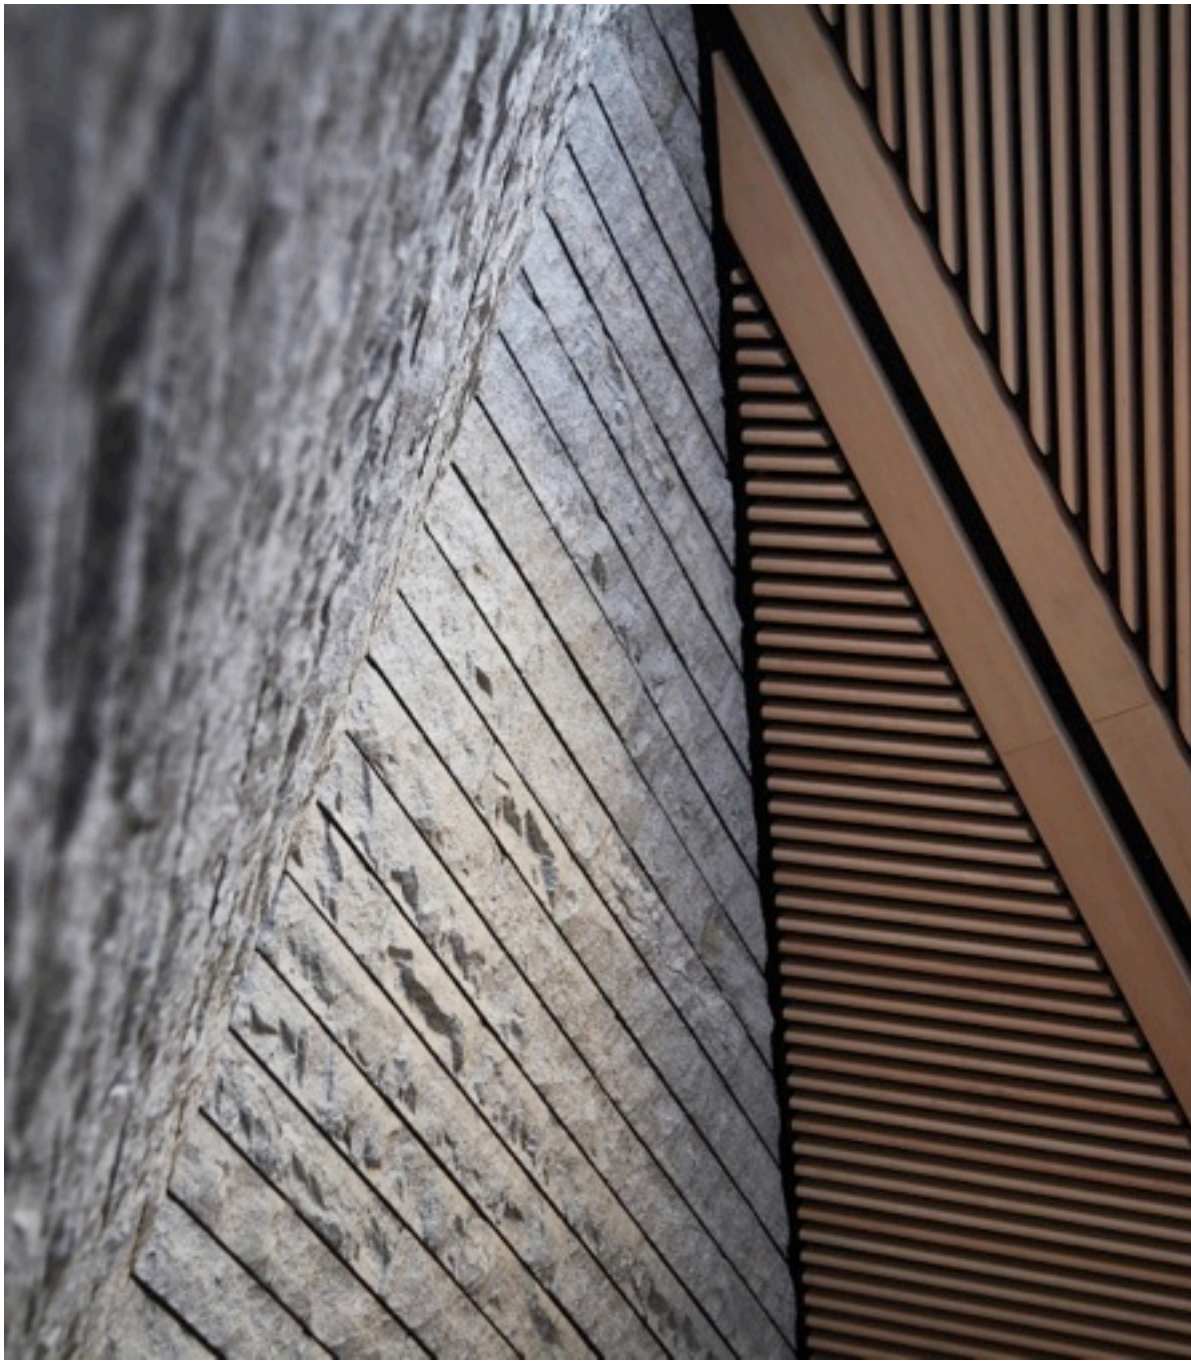

PROJECT

**MINERALBAD &
SPA RIGI-KALTBAD**

LOCATION

RIGI KALTBAD , CH

ARCHITECT

MARIO BOTTA

MATERIAL

DUKE WHITE®