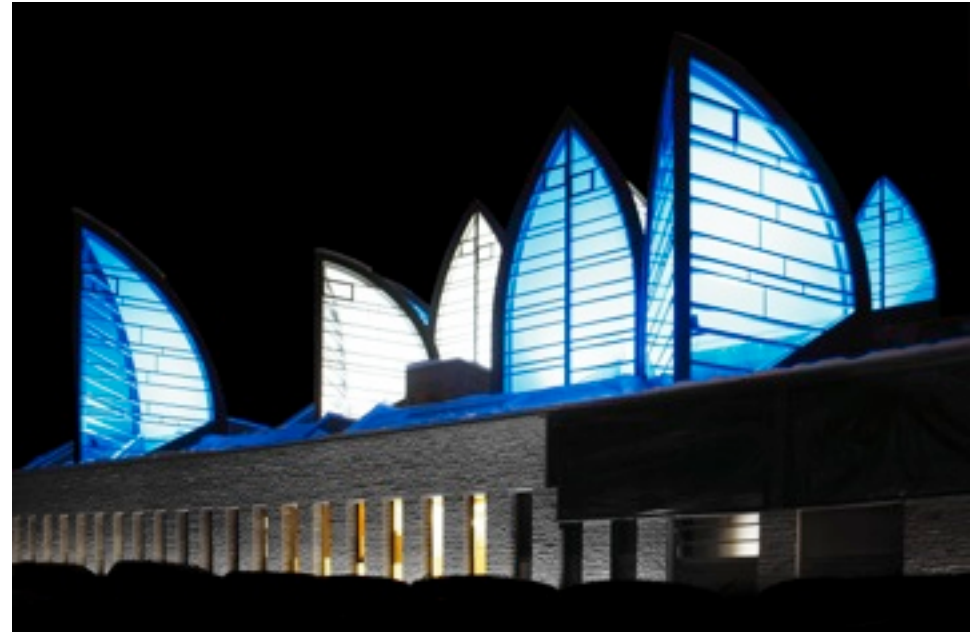

PROJECT

**MINERALBAD &
SPA RIGI-KALTBAD**

LOCATION

RIGI KALTBAD , CH

ARCHITECT

MARIO BOTTA

MATERIAL

DUKE WHITE®