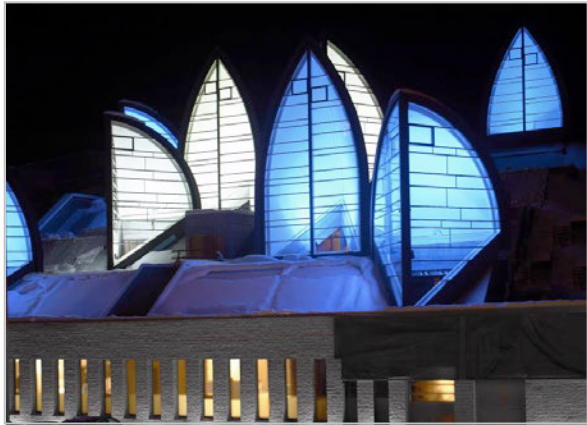

PROJECT

HOTEL TSCHUGGEN

LOCATION

AROSA , CH

ARCHITECT

MARIO BOTTA

MATERIAL

DUKE WHITE®