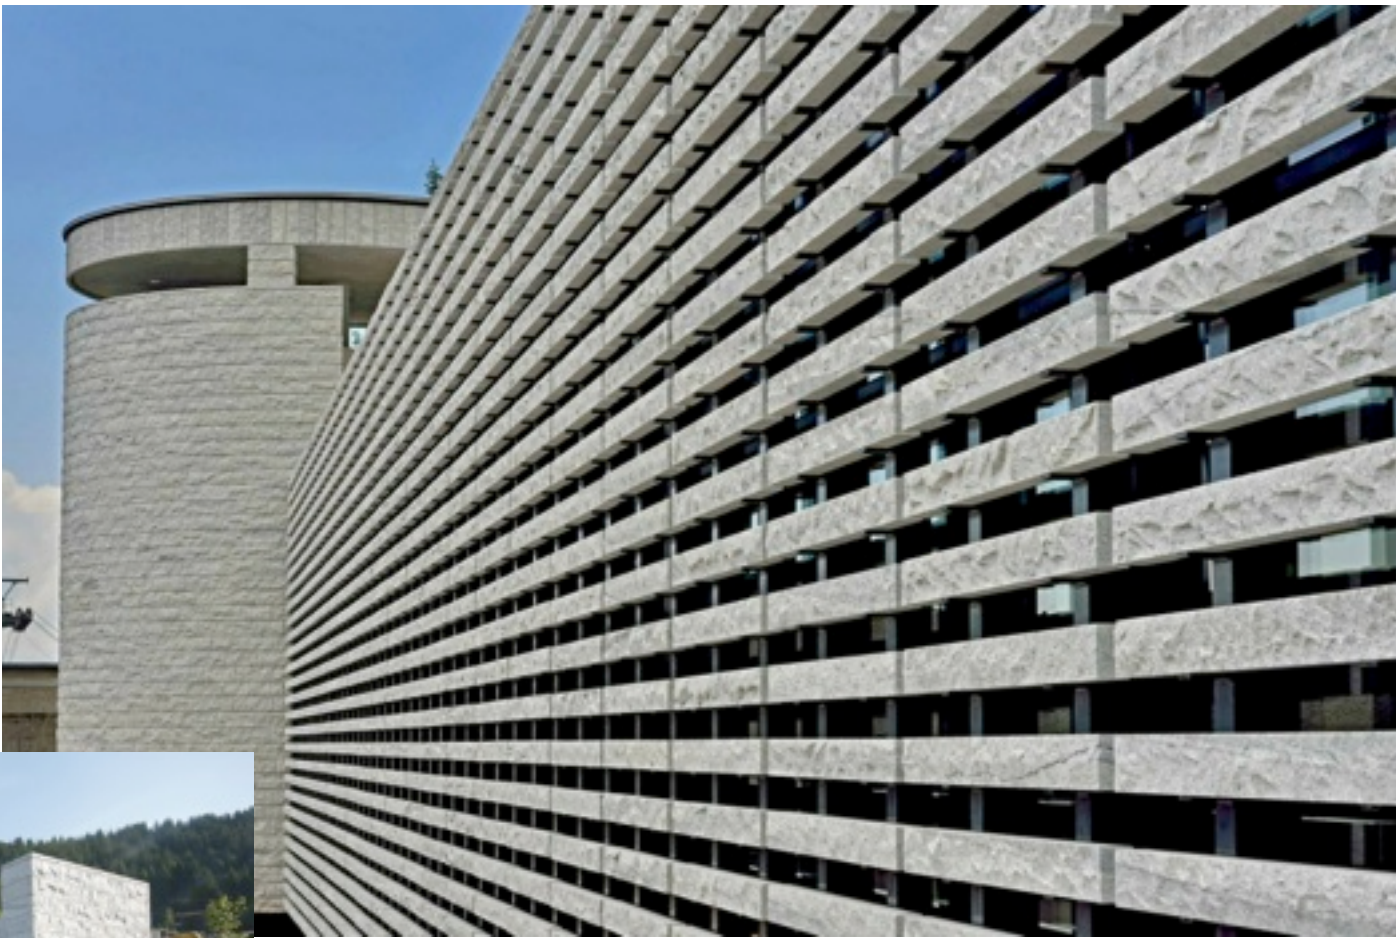

PROJECT

**MINERALBAD &
SPA RIGI-KALTBAD**

LOCATION

RIGI KALTBAD , CH

ARCHITECT

MARIO BOTTA

MATERIAL

DUKE WHITE®